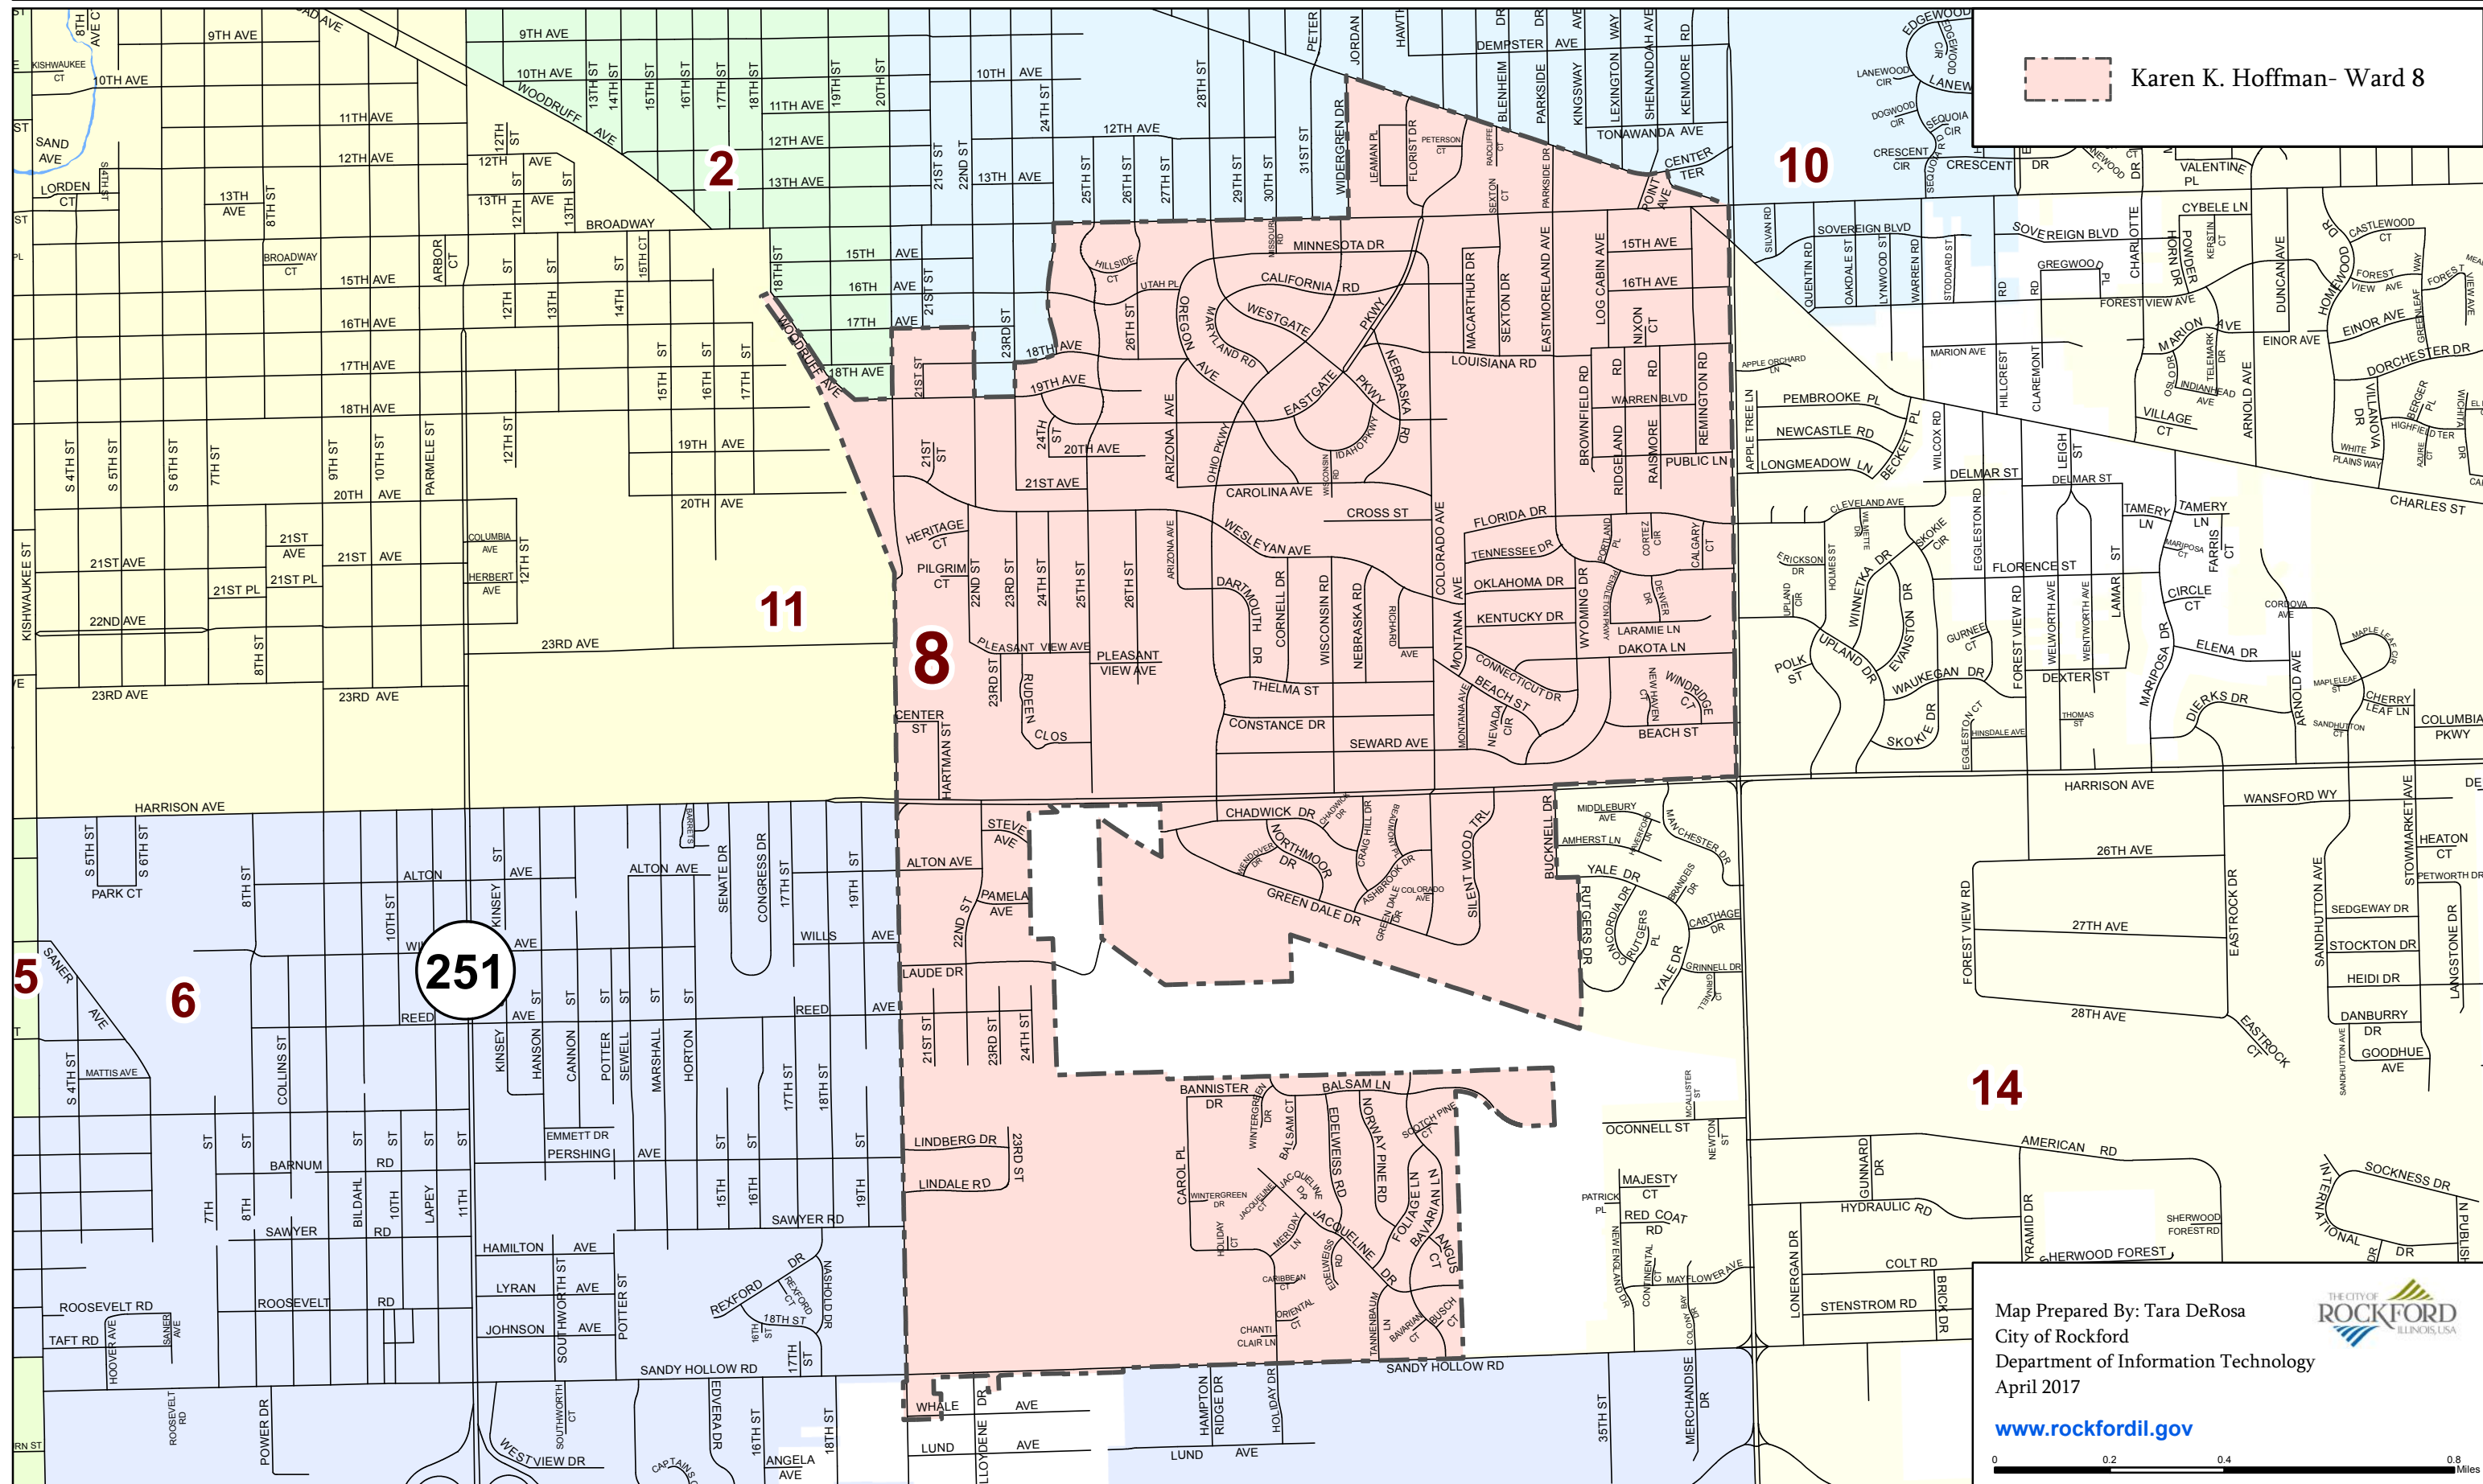

# CITY OF ROCKFORD, ILLINOIS

## Ward 8 Boundary Map

Map Prepared By: Tara DeRosa  
City of Rockford  
Department of Information Technology  
April 2017  
[www.rockfordil.gov](http://www.rockfordil.gov)

0 0.2 0.4 0.8 Miles