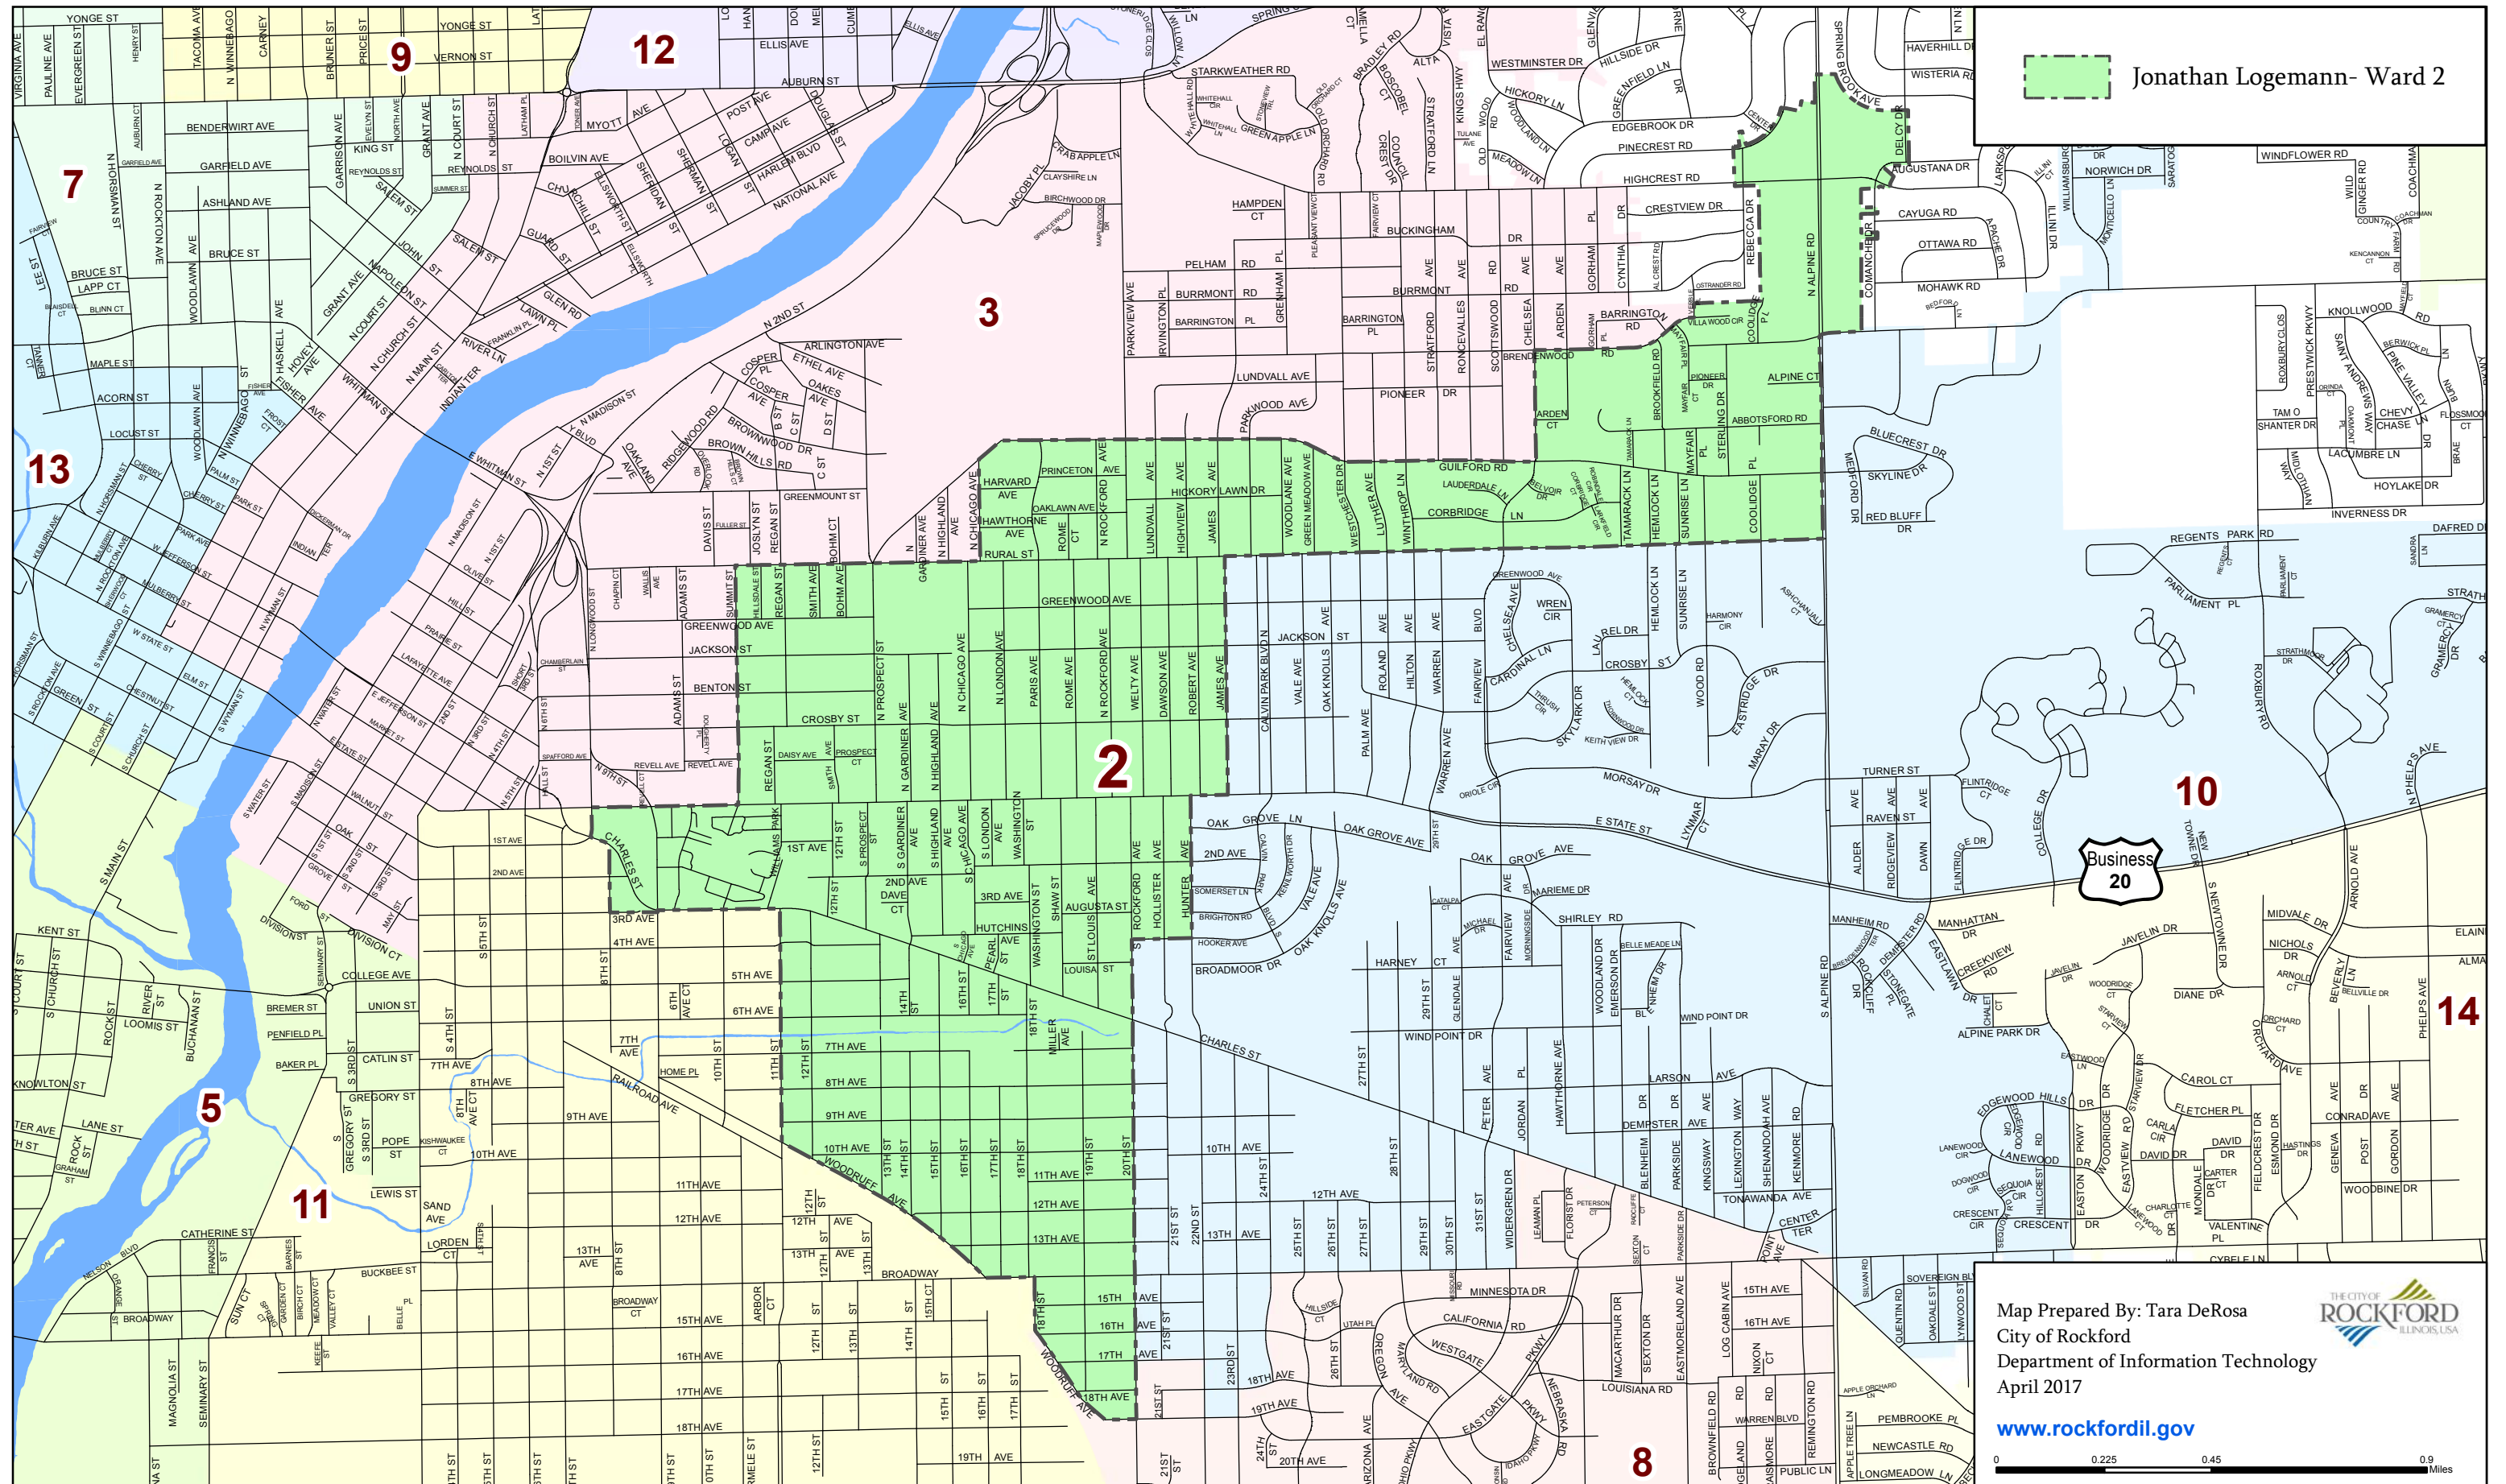

# CITY OF ROCKFORD, ILLINOIS

## Ward 2 Boundary Map

Jonathan Logemann- Ward 2

Business 20

Map Prepared By: Tara DeRosa  
City of Rockford  
Department of Information Technology  
April 2017

[www.rockfordil.gov](http://www.rockfordil.gov)

0 0.225 0.45 0.9 Miles