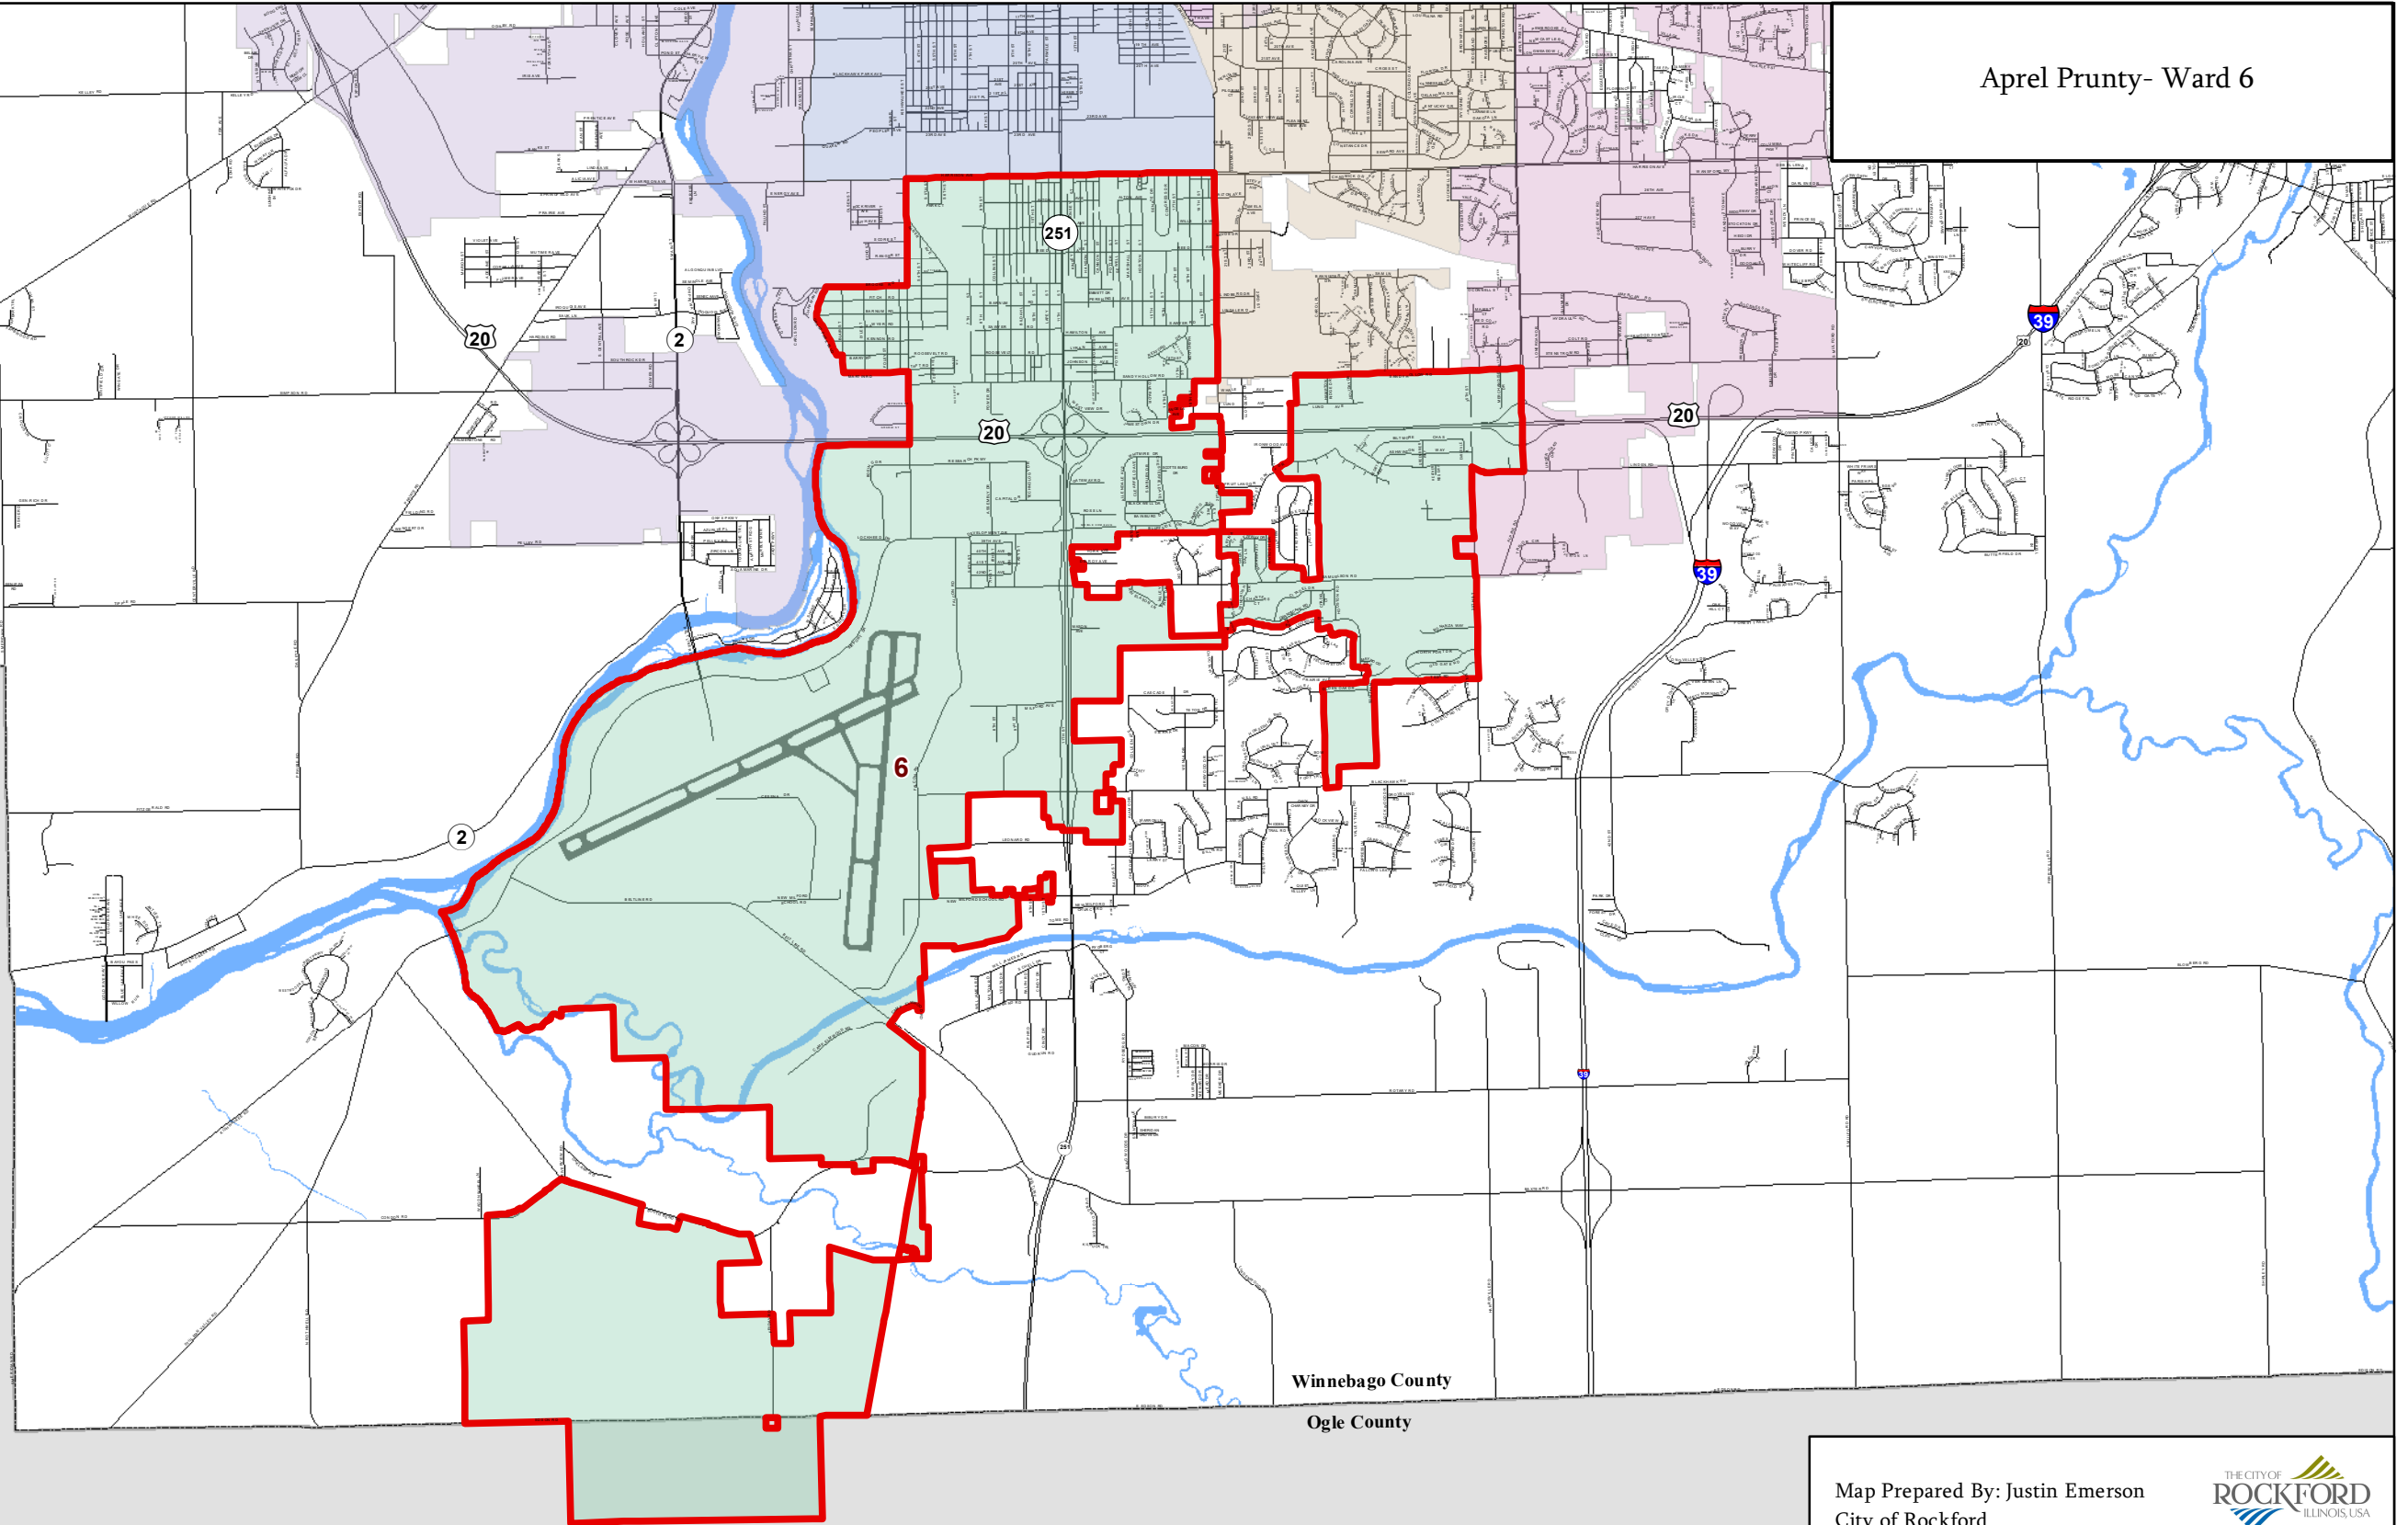

# CITY OF ROCKFORD, ILLINOIS

## Ward 6 Boundary Map

Aprel Prunty- Ward 6

Winnebago County

Ogle County

Map Prepared By: Justin Emerson  
City of Rockford  
Public Works Department  
April 2021

[www.rockfordil.gov](http://www.rockfordil.gov)