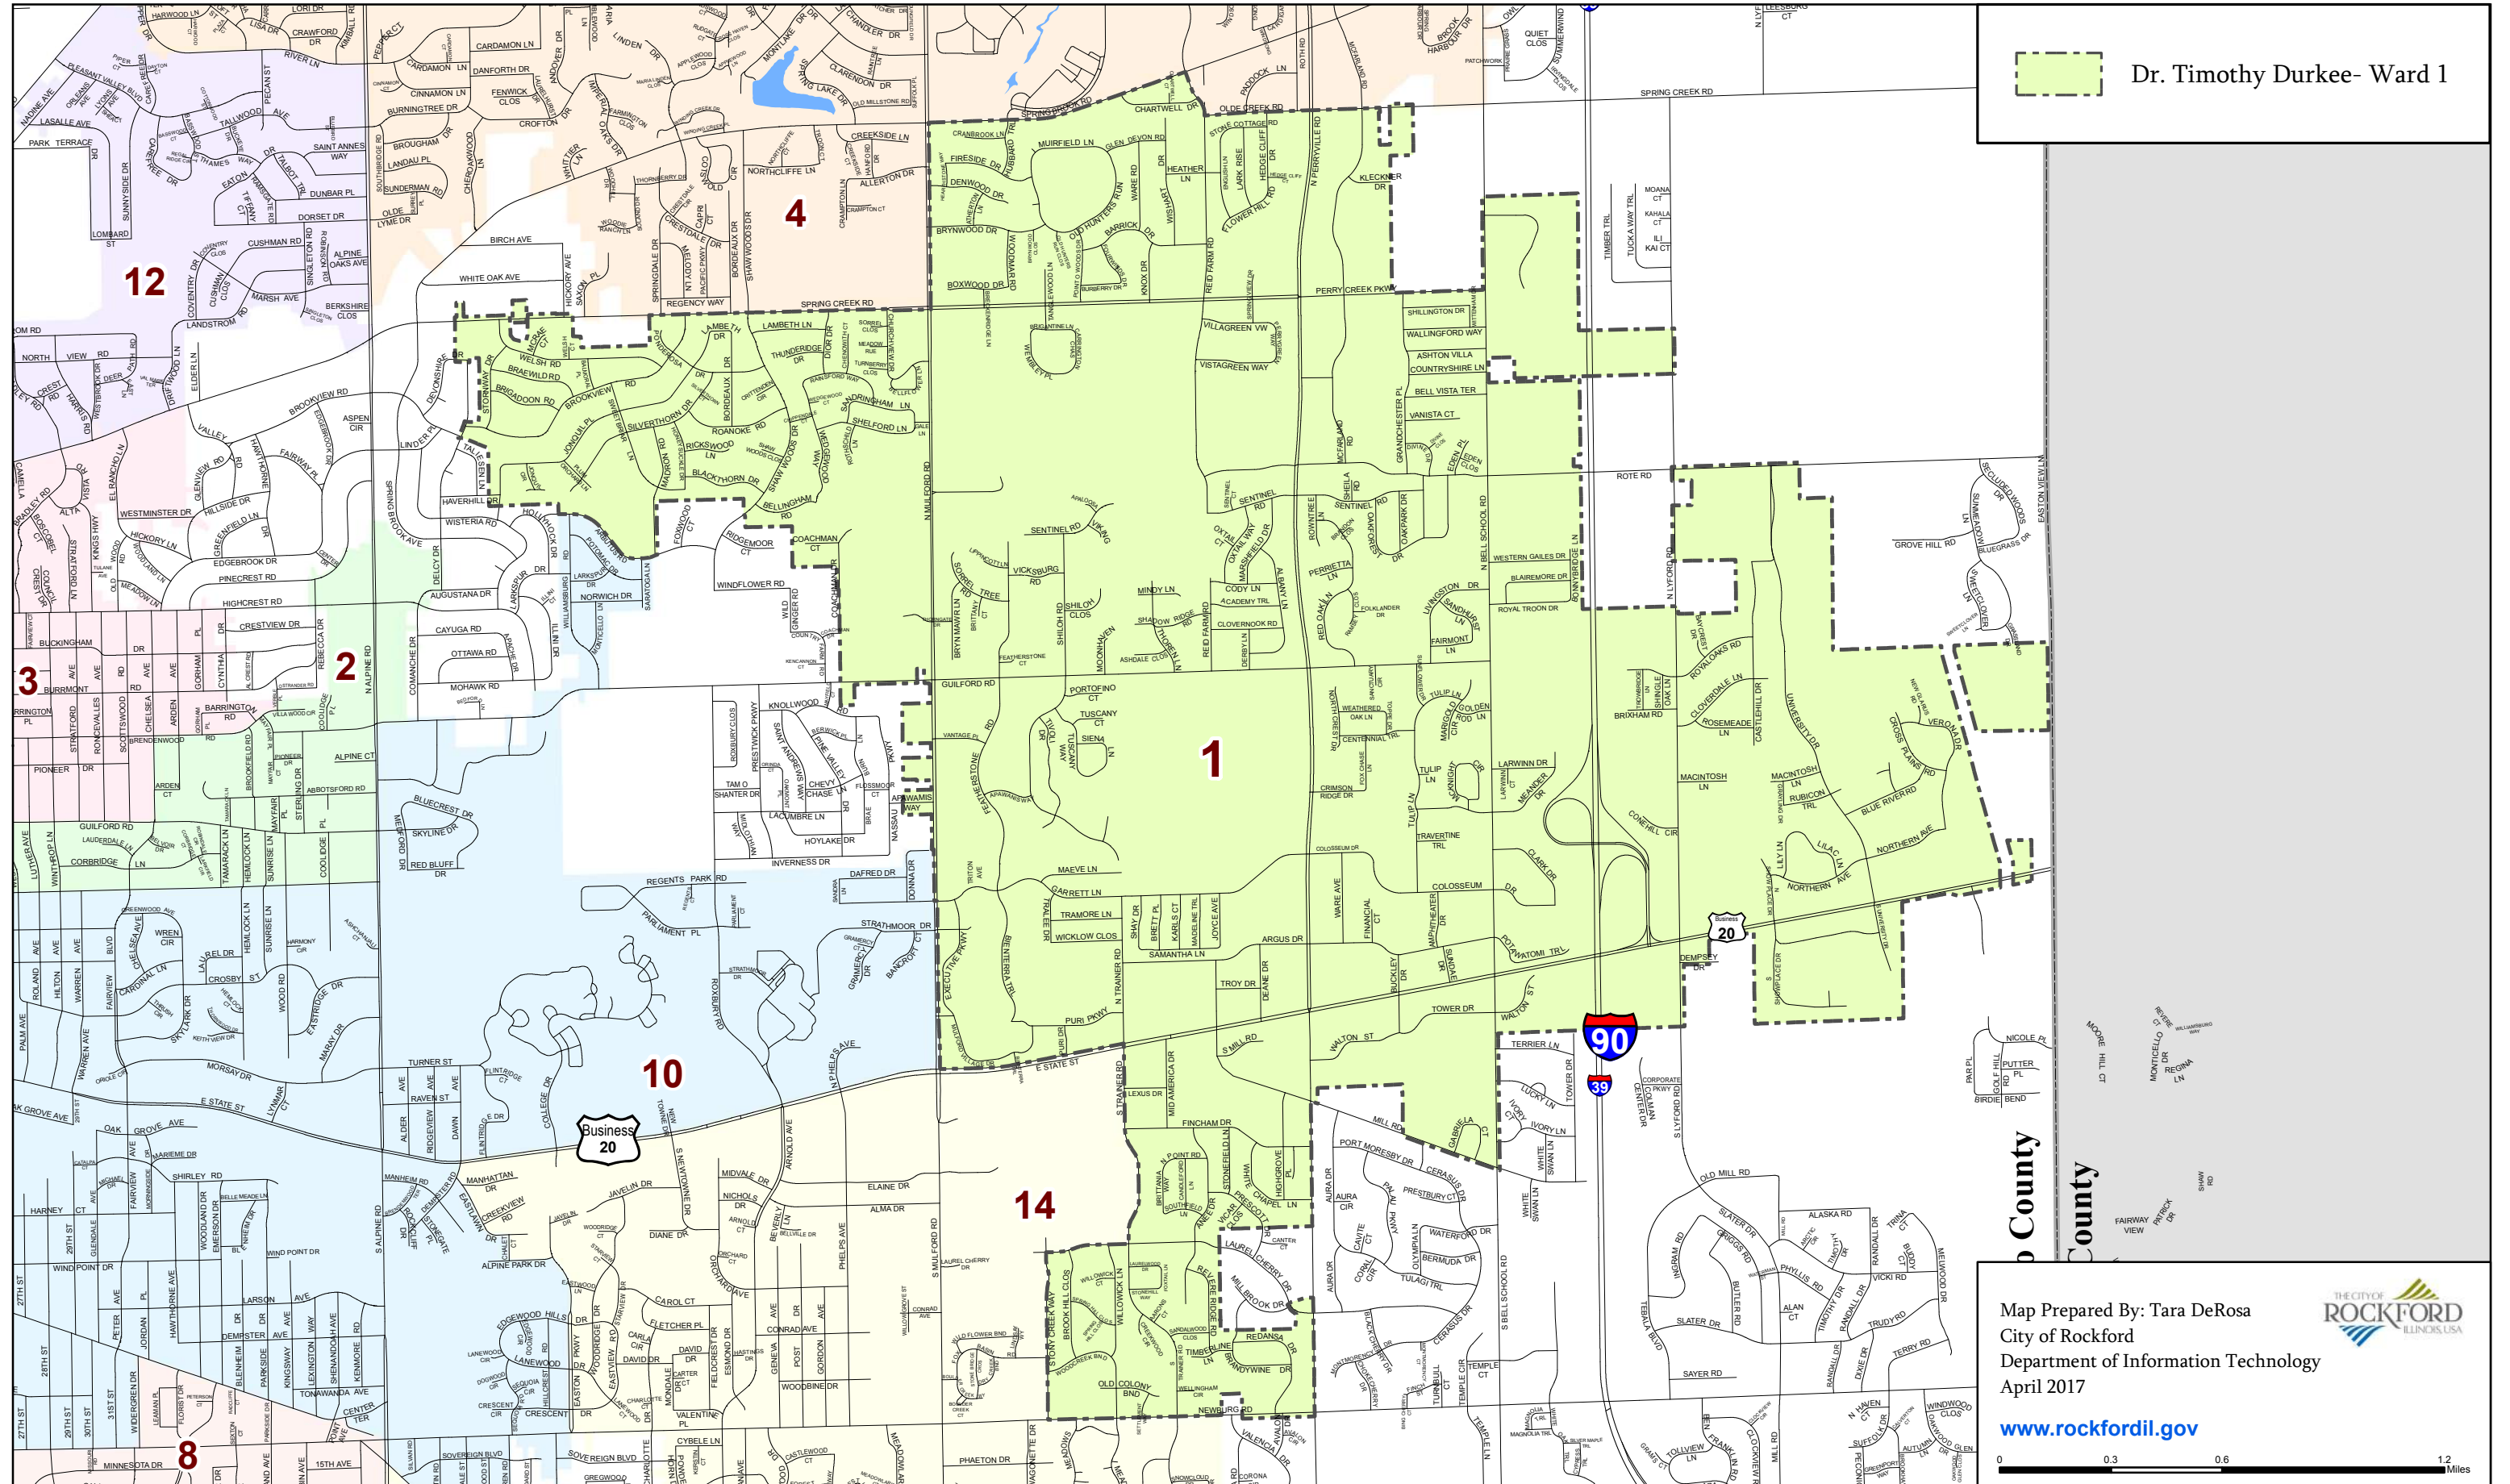

CITY OF ROCKFORD, ILLINOIS

Ward 1 Boundary Map

 Dr. Timothy Durkee- Ward 1

Map Prepared By: Tara DeRosa
City of Rockford
Department of Information Technology
April 2017
www.rockfordil.gov

0 0.3 0.6 1.2 Miles