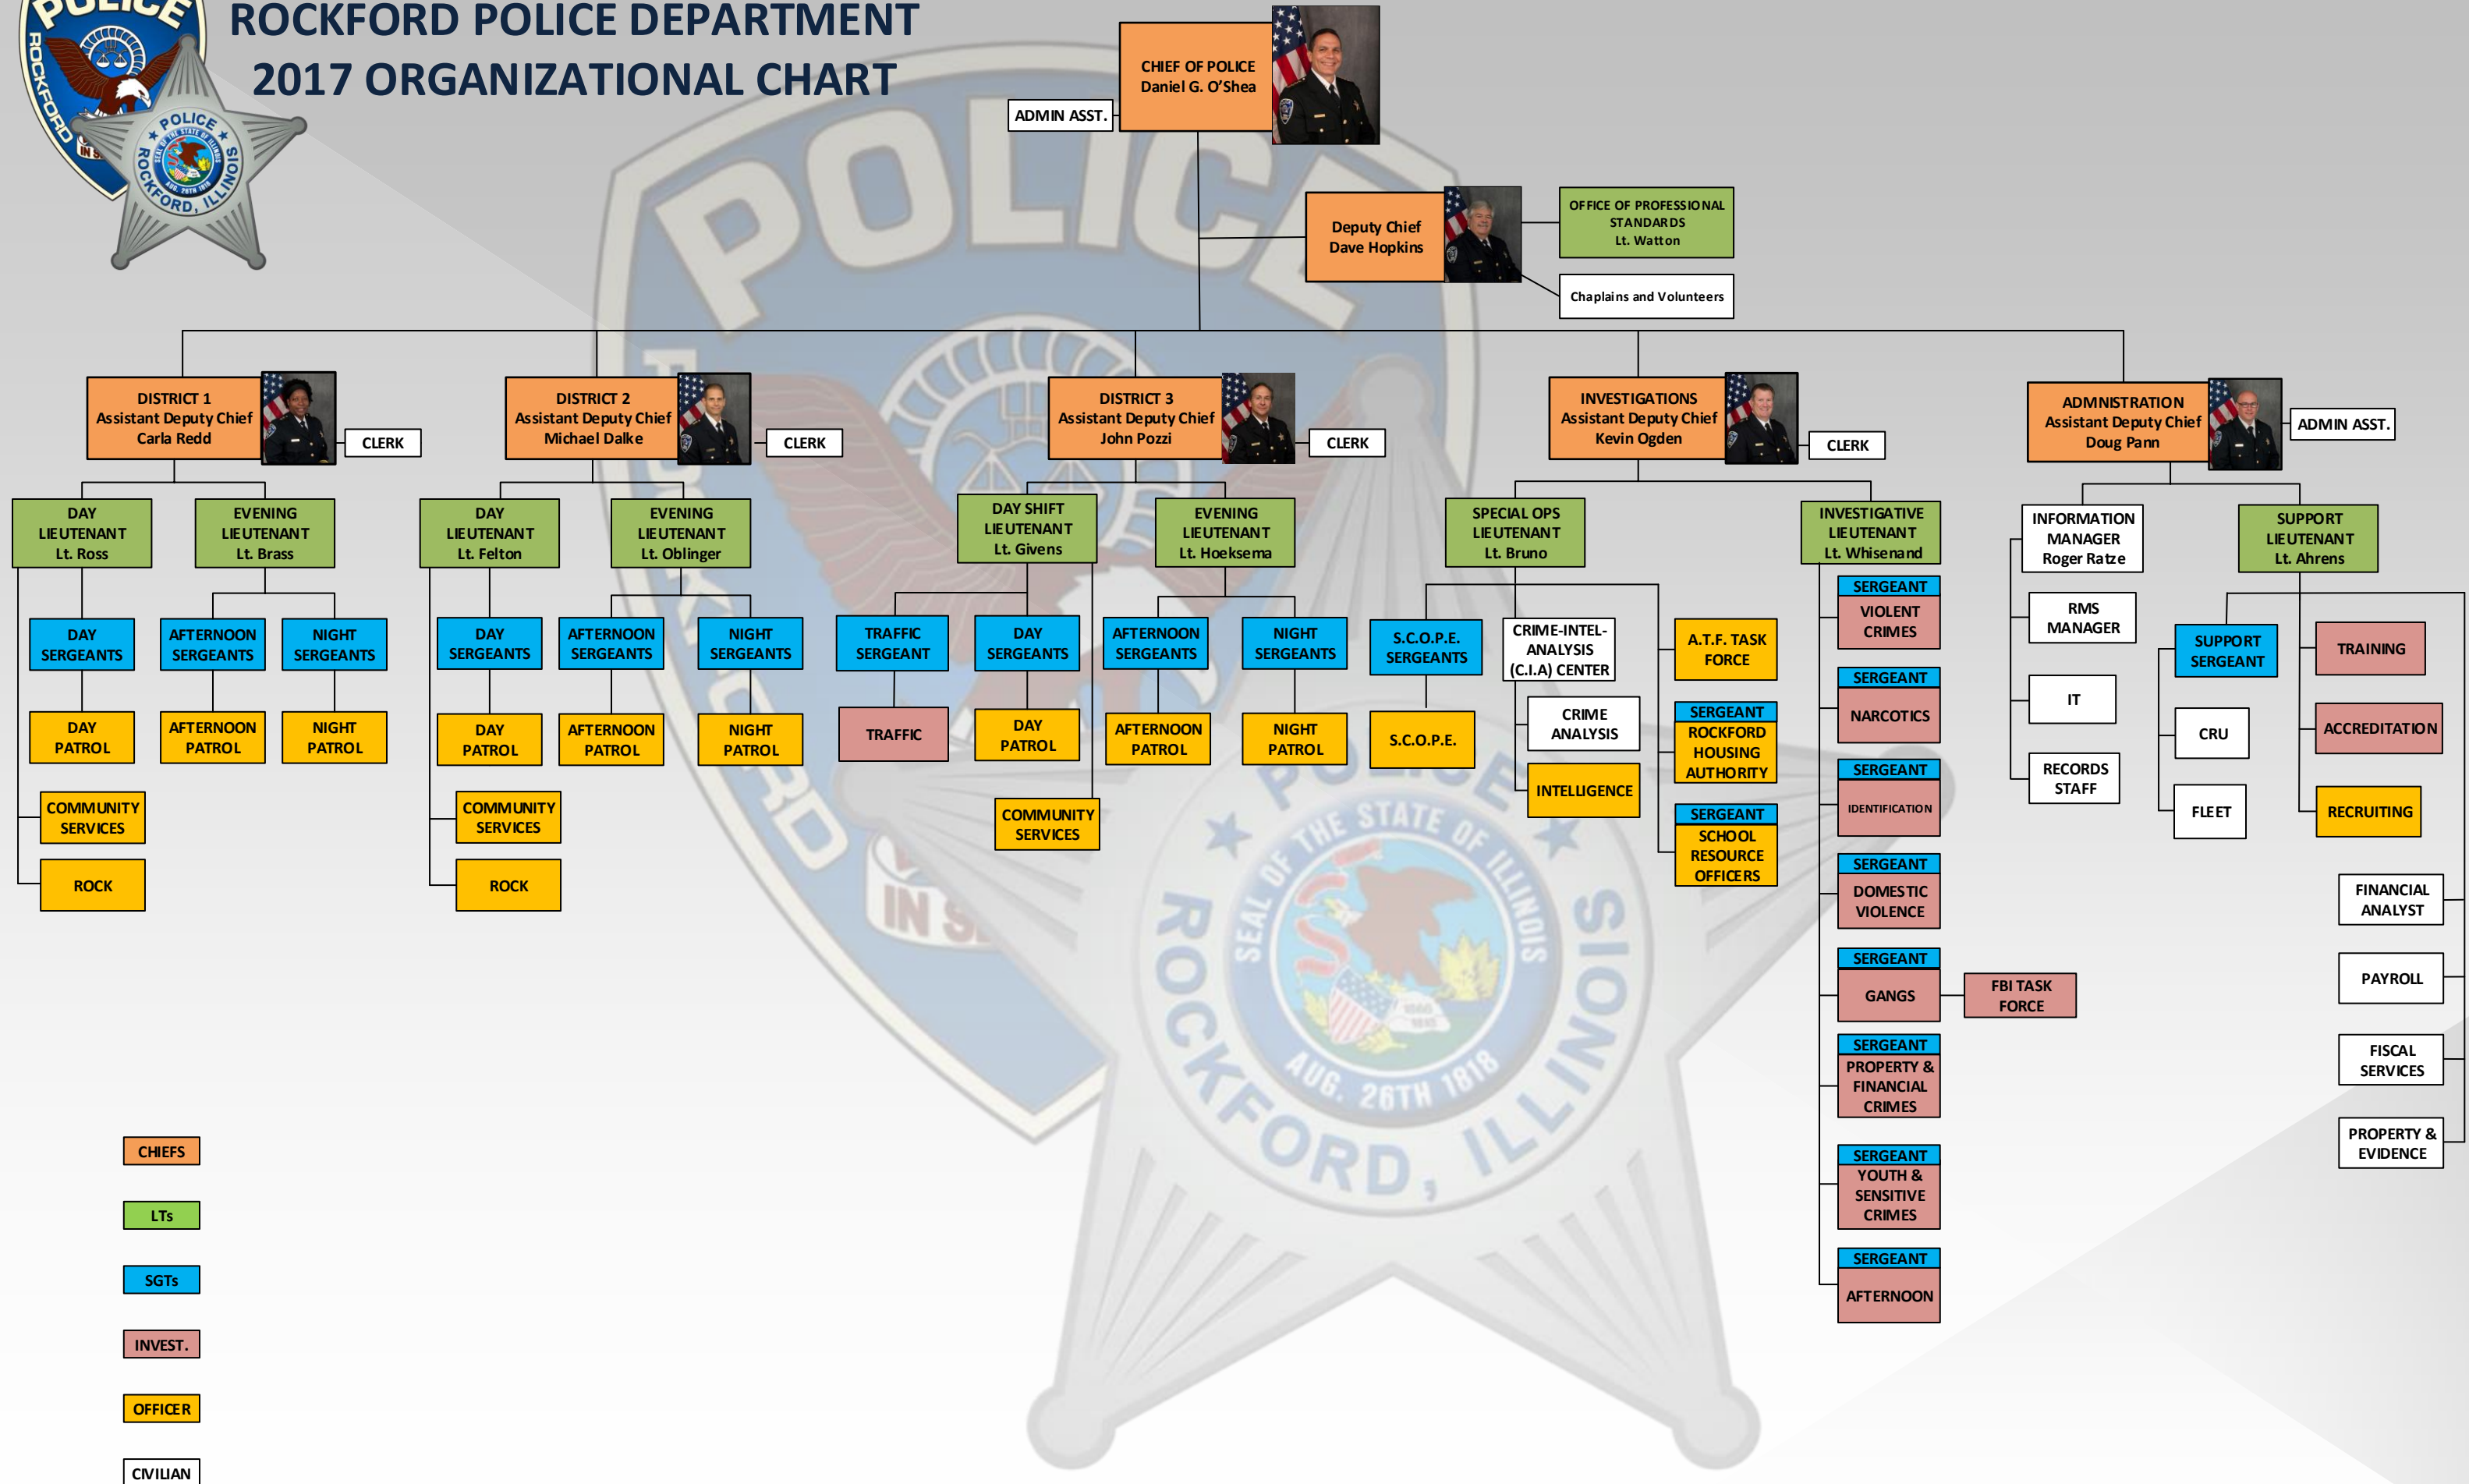

# ROCKFORD POLICE DEPARTMENT 2017 ORGANIZATIONAL CHART

- CHIEFS
- LTs
- SGTs
- INVEST.
- OFFICER
- CIVILIAN