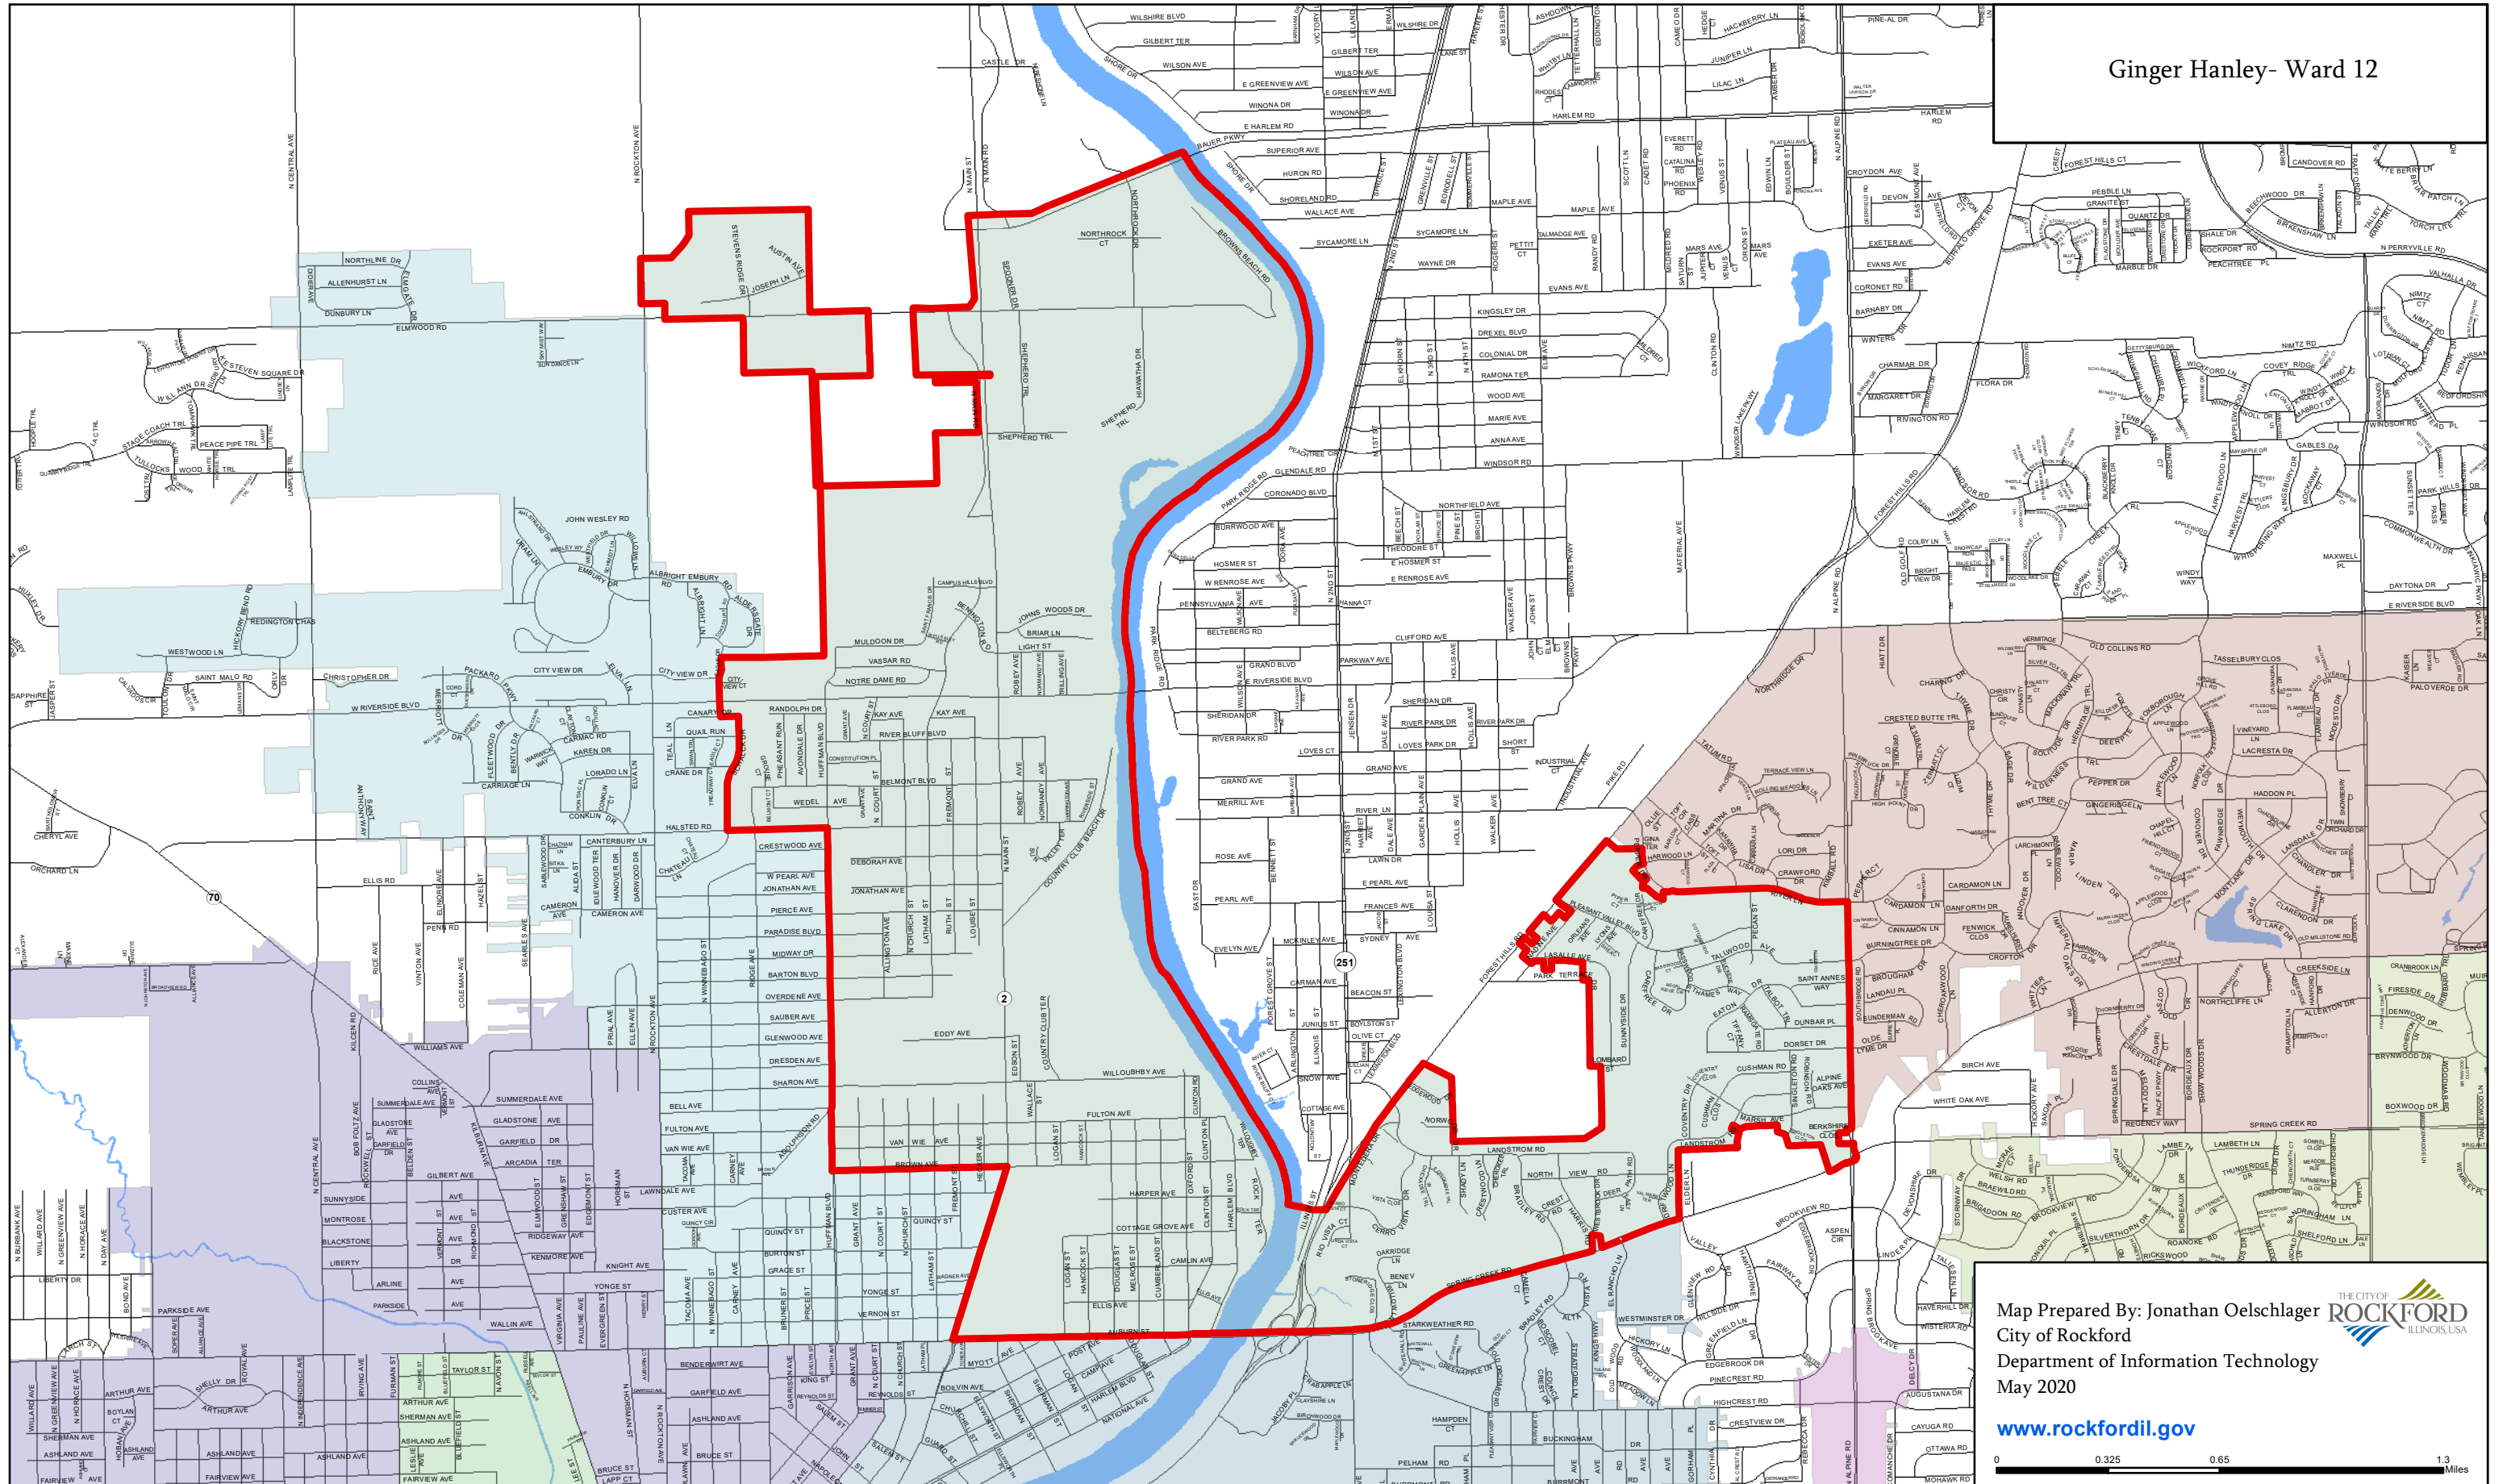

# CITY OF ROCKFORD, ILLINOIS

# Ward 12 Boundary Map

Ginger Hanley- Ward 12

Map Prepared By: Jonathan Oelschlager  
City of Rockford  
Department of Information Technology  
May 2020

[www.rockfordil.gov](http://www.rockfordil.gov)  
0 0.325 0.65 1.3 Miles