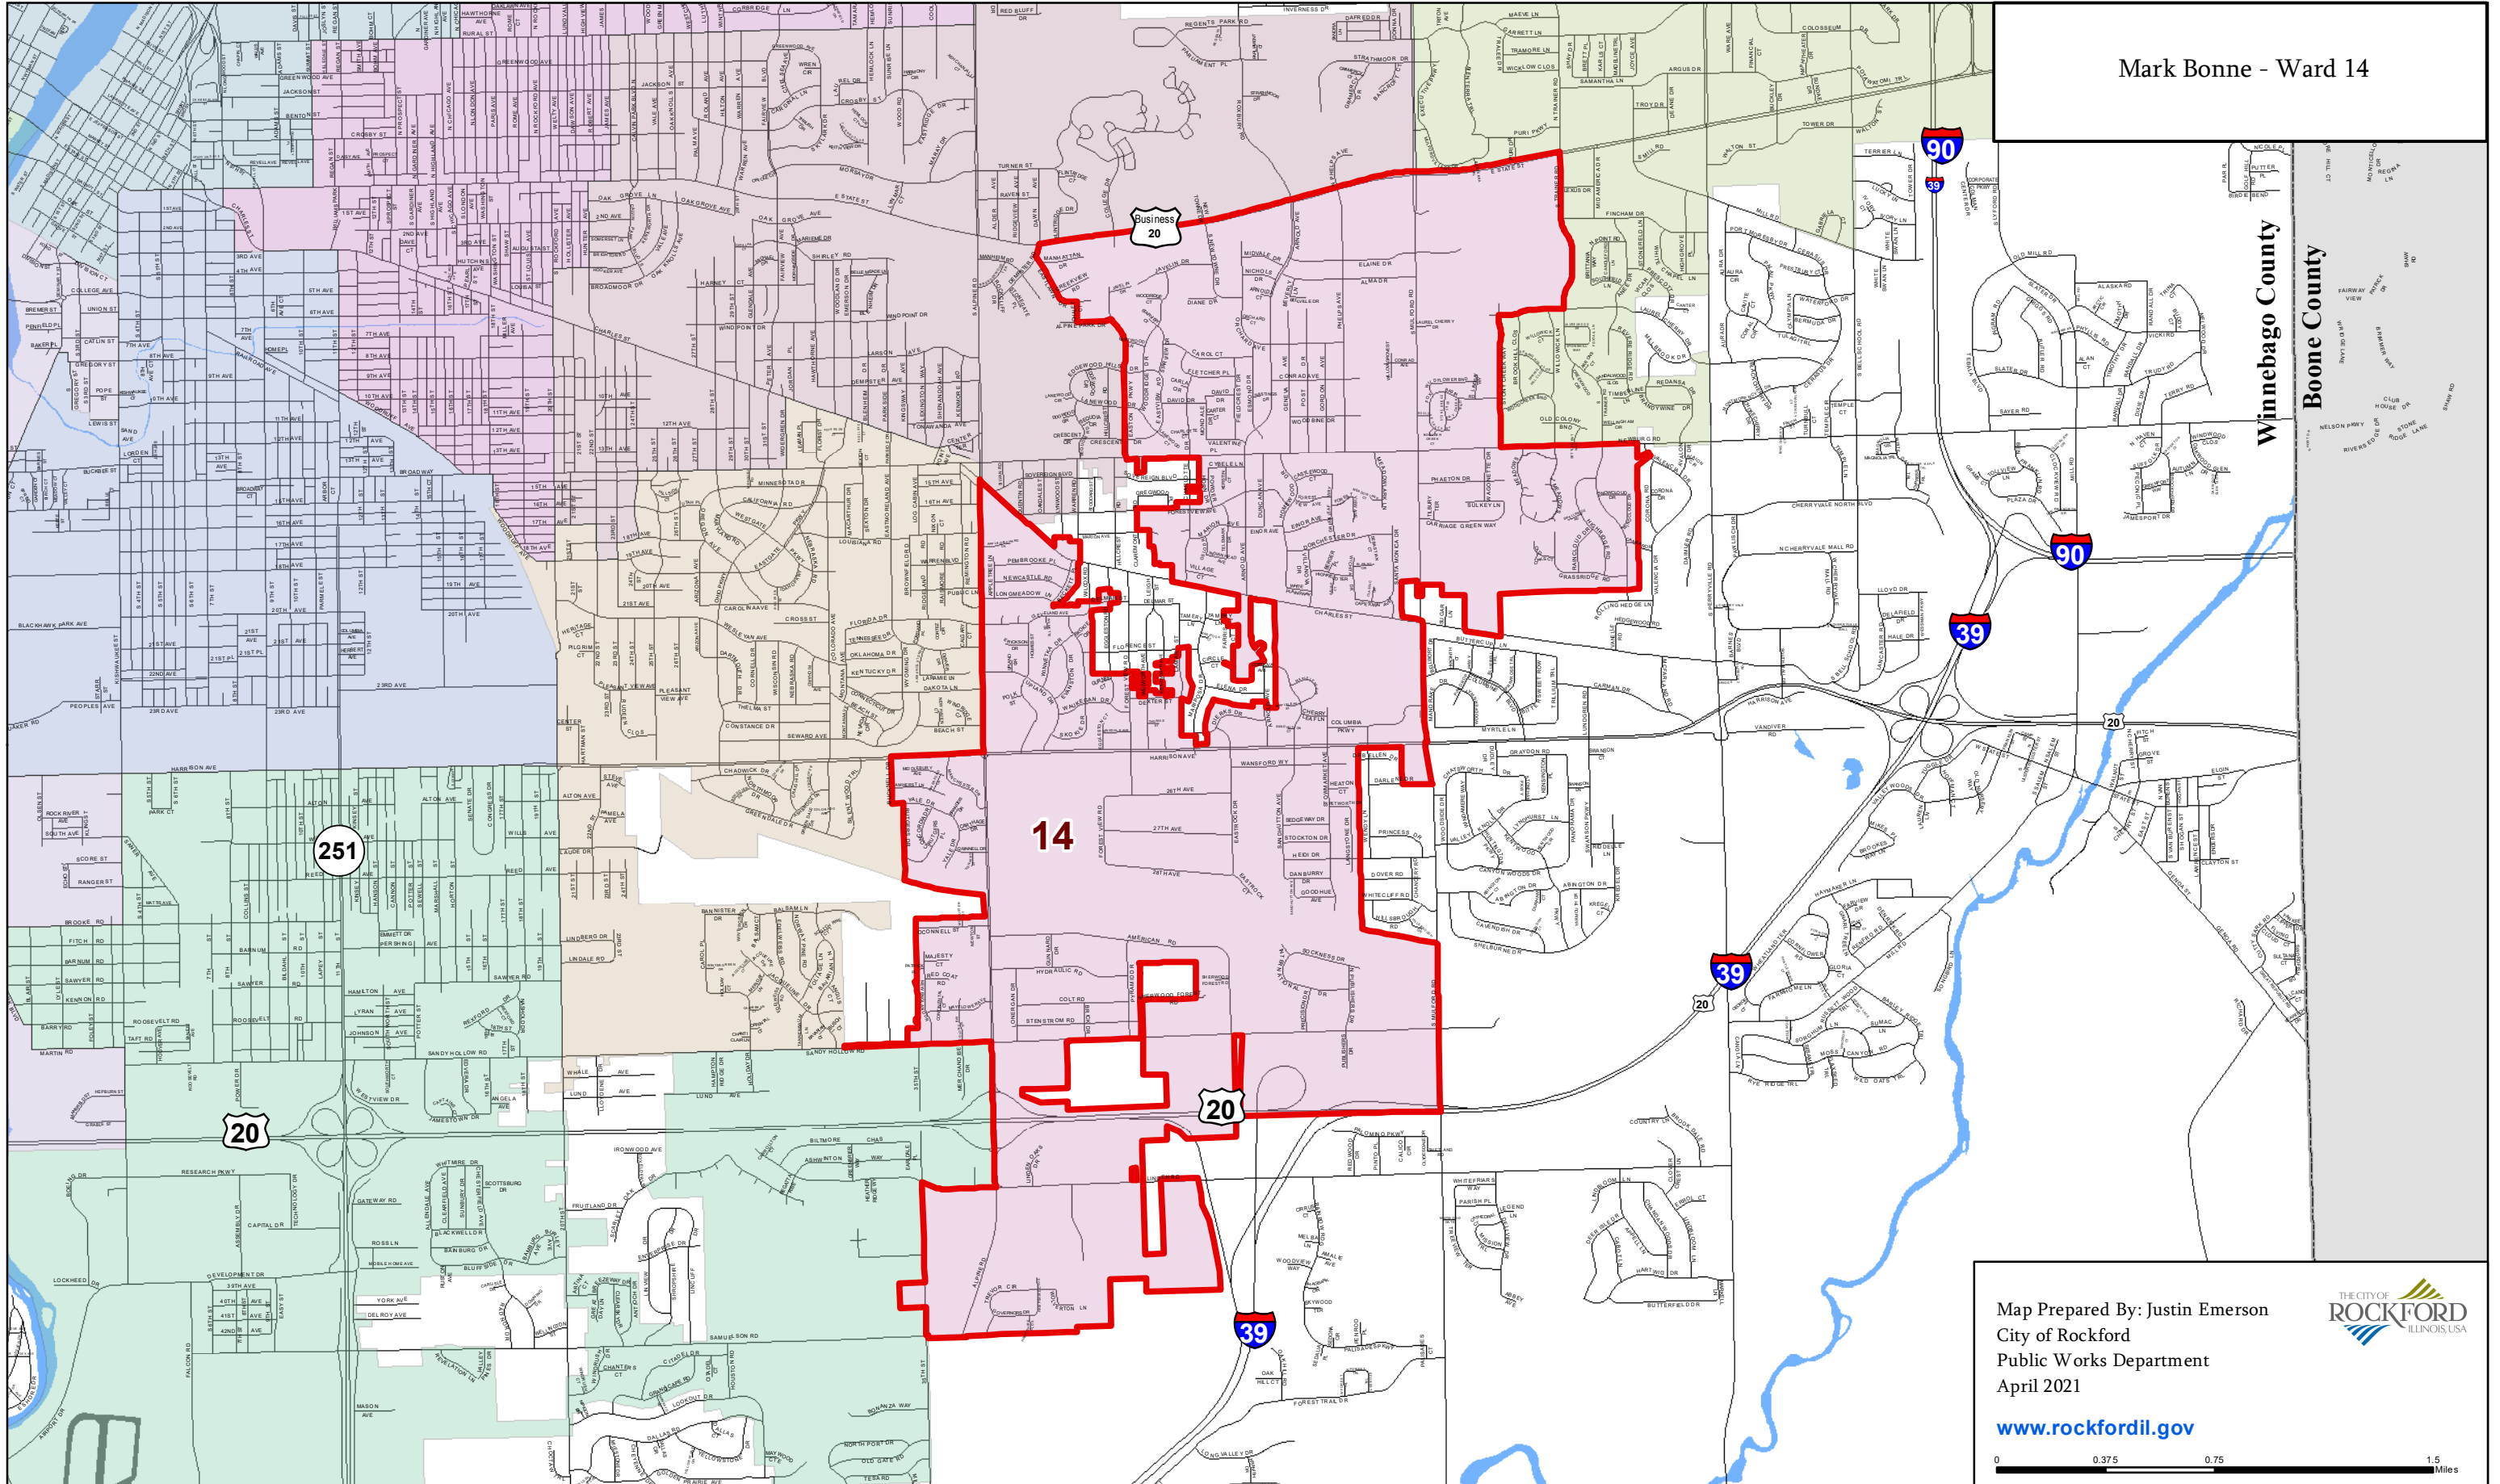

CITY OF ROCKFORD, ILLINOIS

Ward 14 Boundary Map

Mark Bonne - Ward 14

Winnebago County
Boone County

Map Prepared By: Justin Emerson
City of Rockford
Public Works Department
April 2021

www.rockfordil.gov