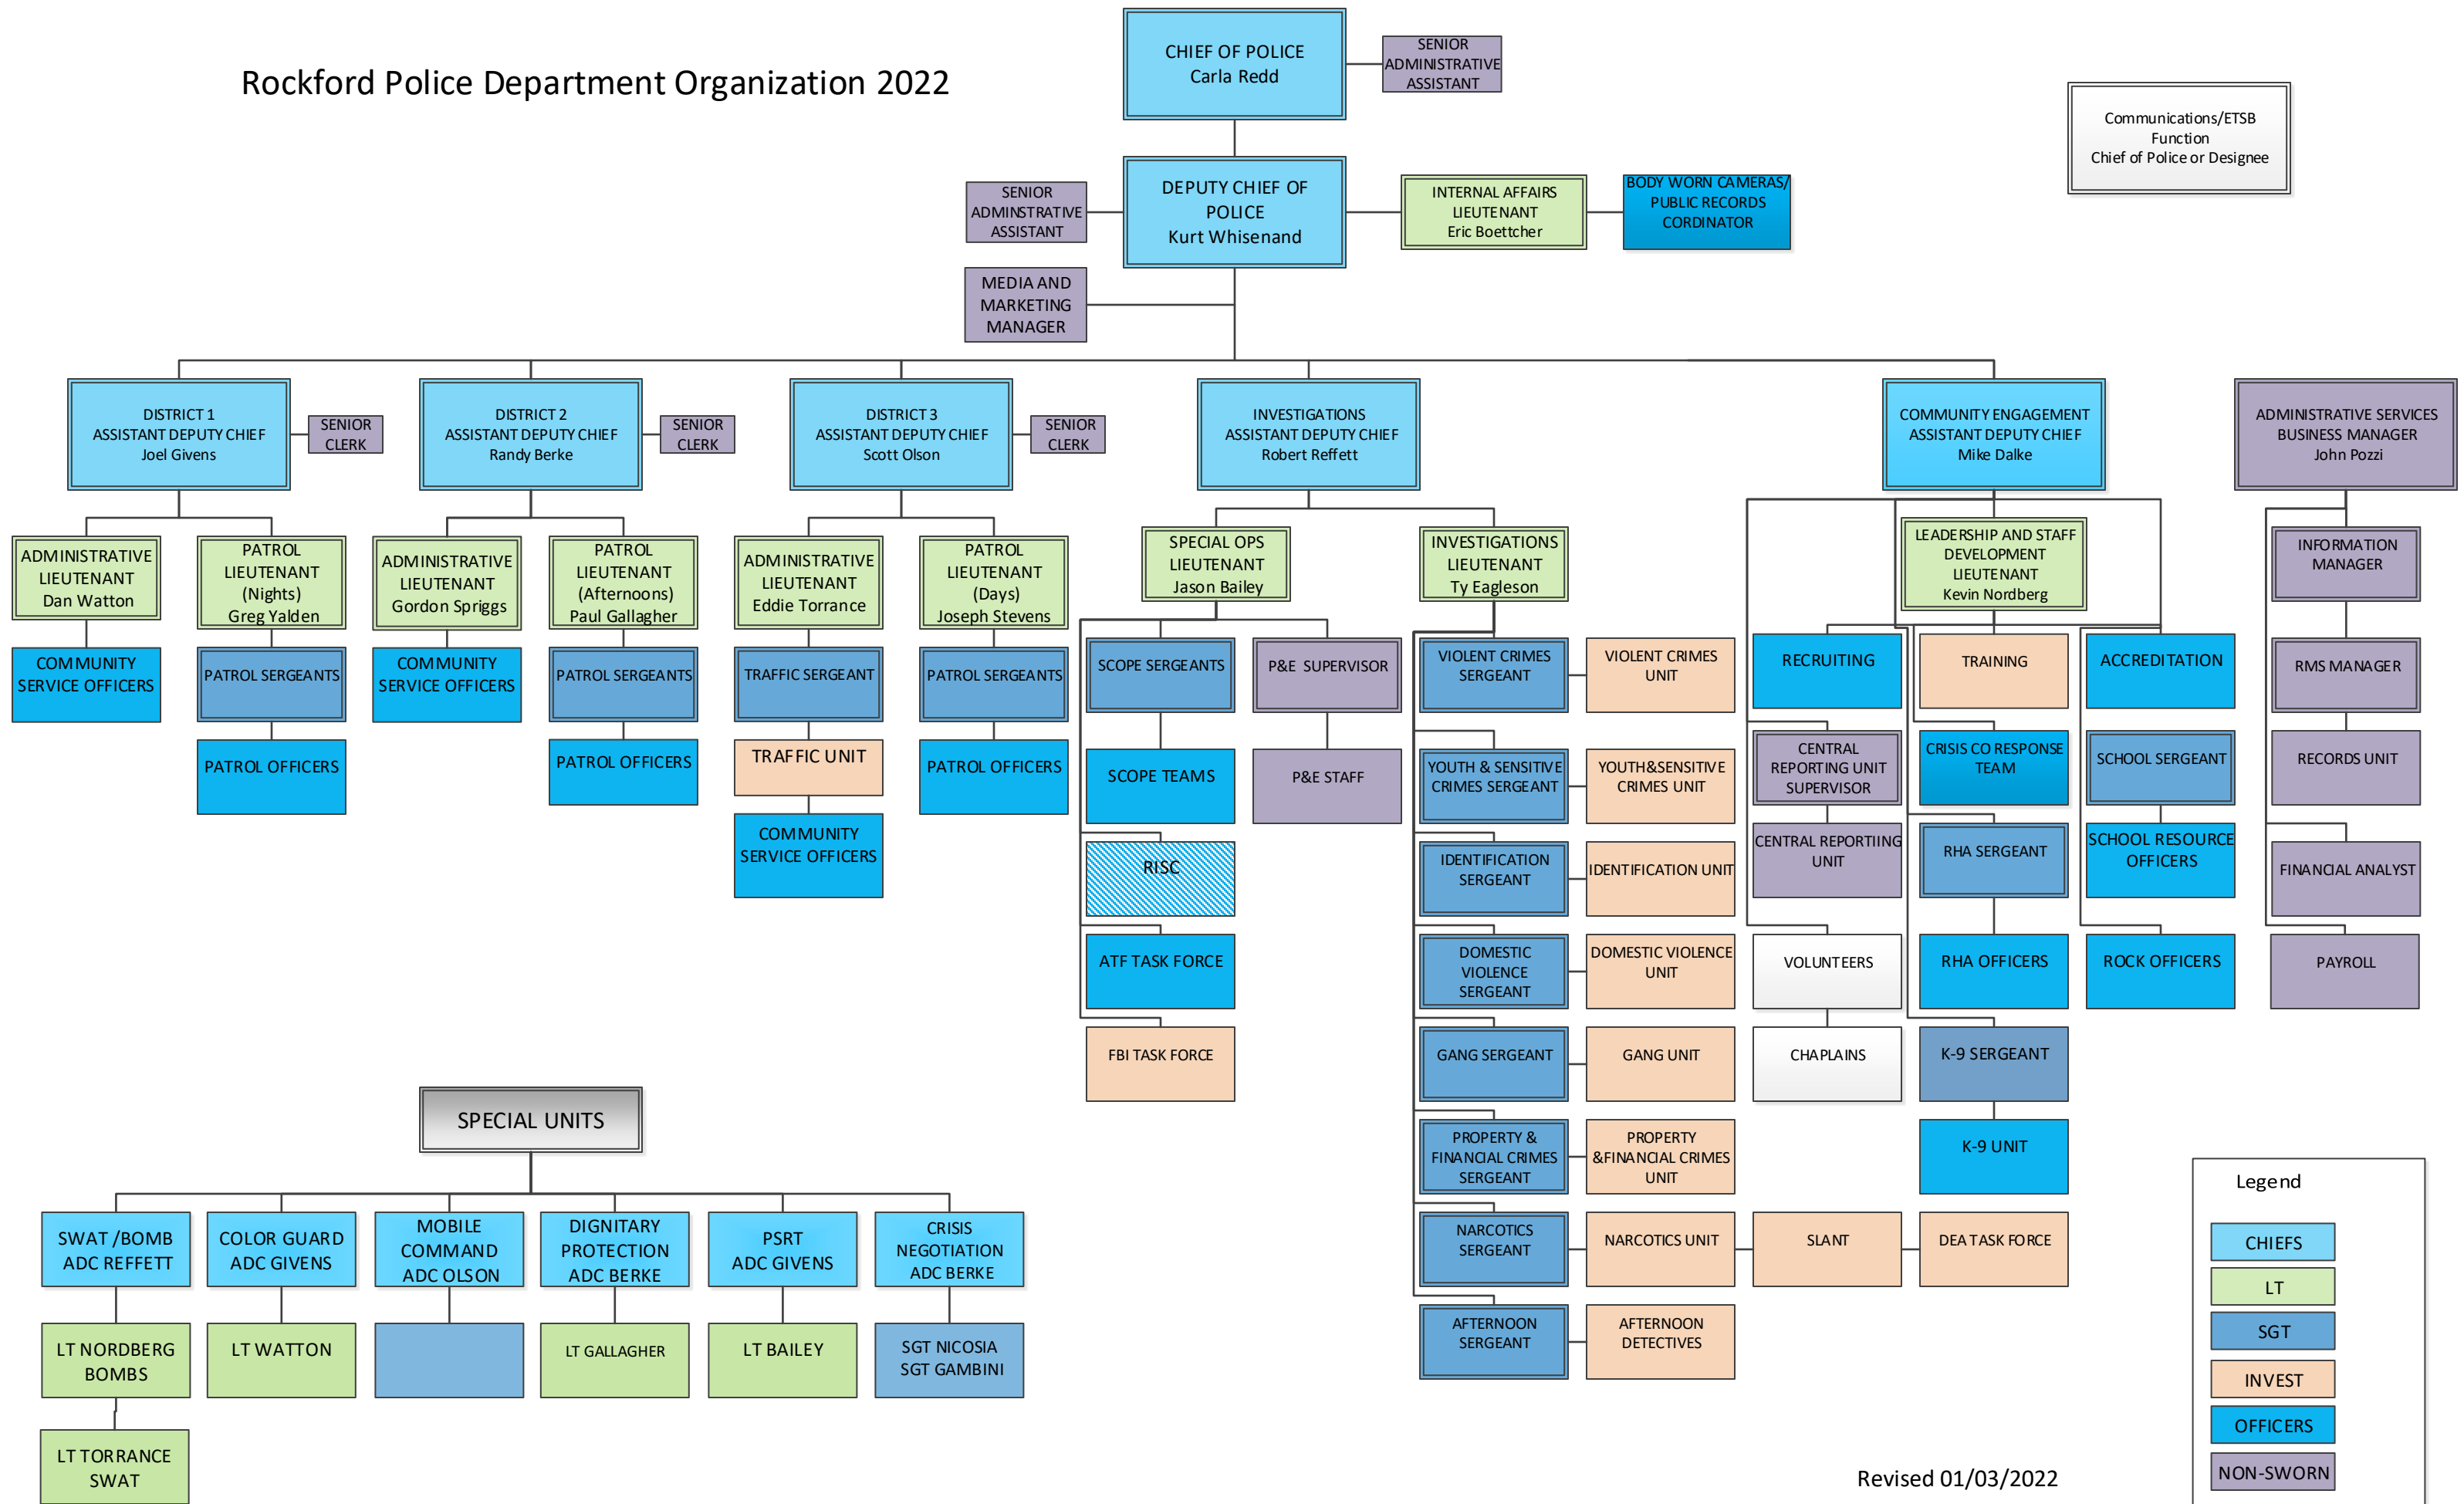

Rockford Police Department Organization 2022

Communications/ETSB
Function
Chief of Police or Designee

Legend

- CHIEFS
- LT
- SGT
- INVEST
- OFFICERS
- NON-SWORN