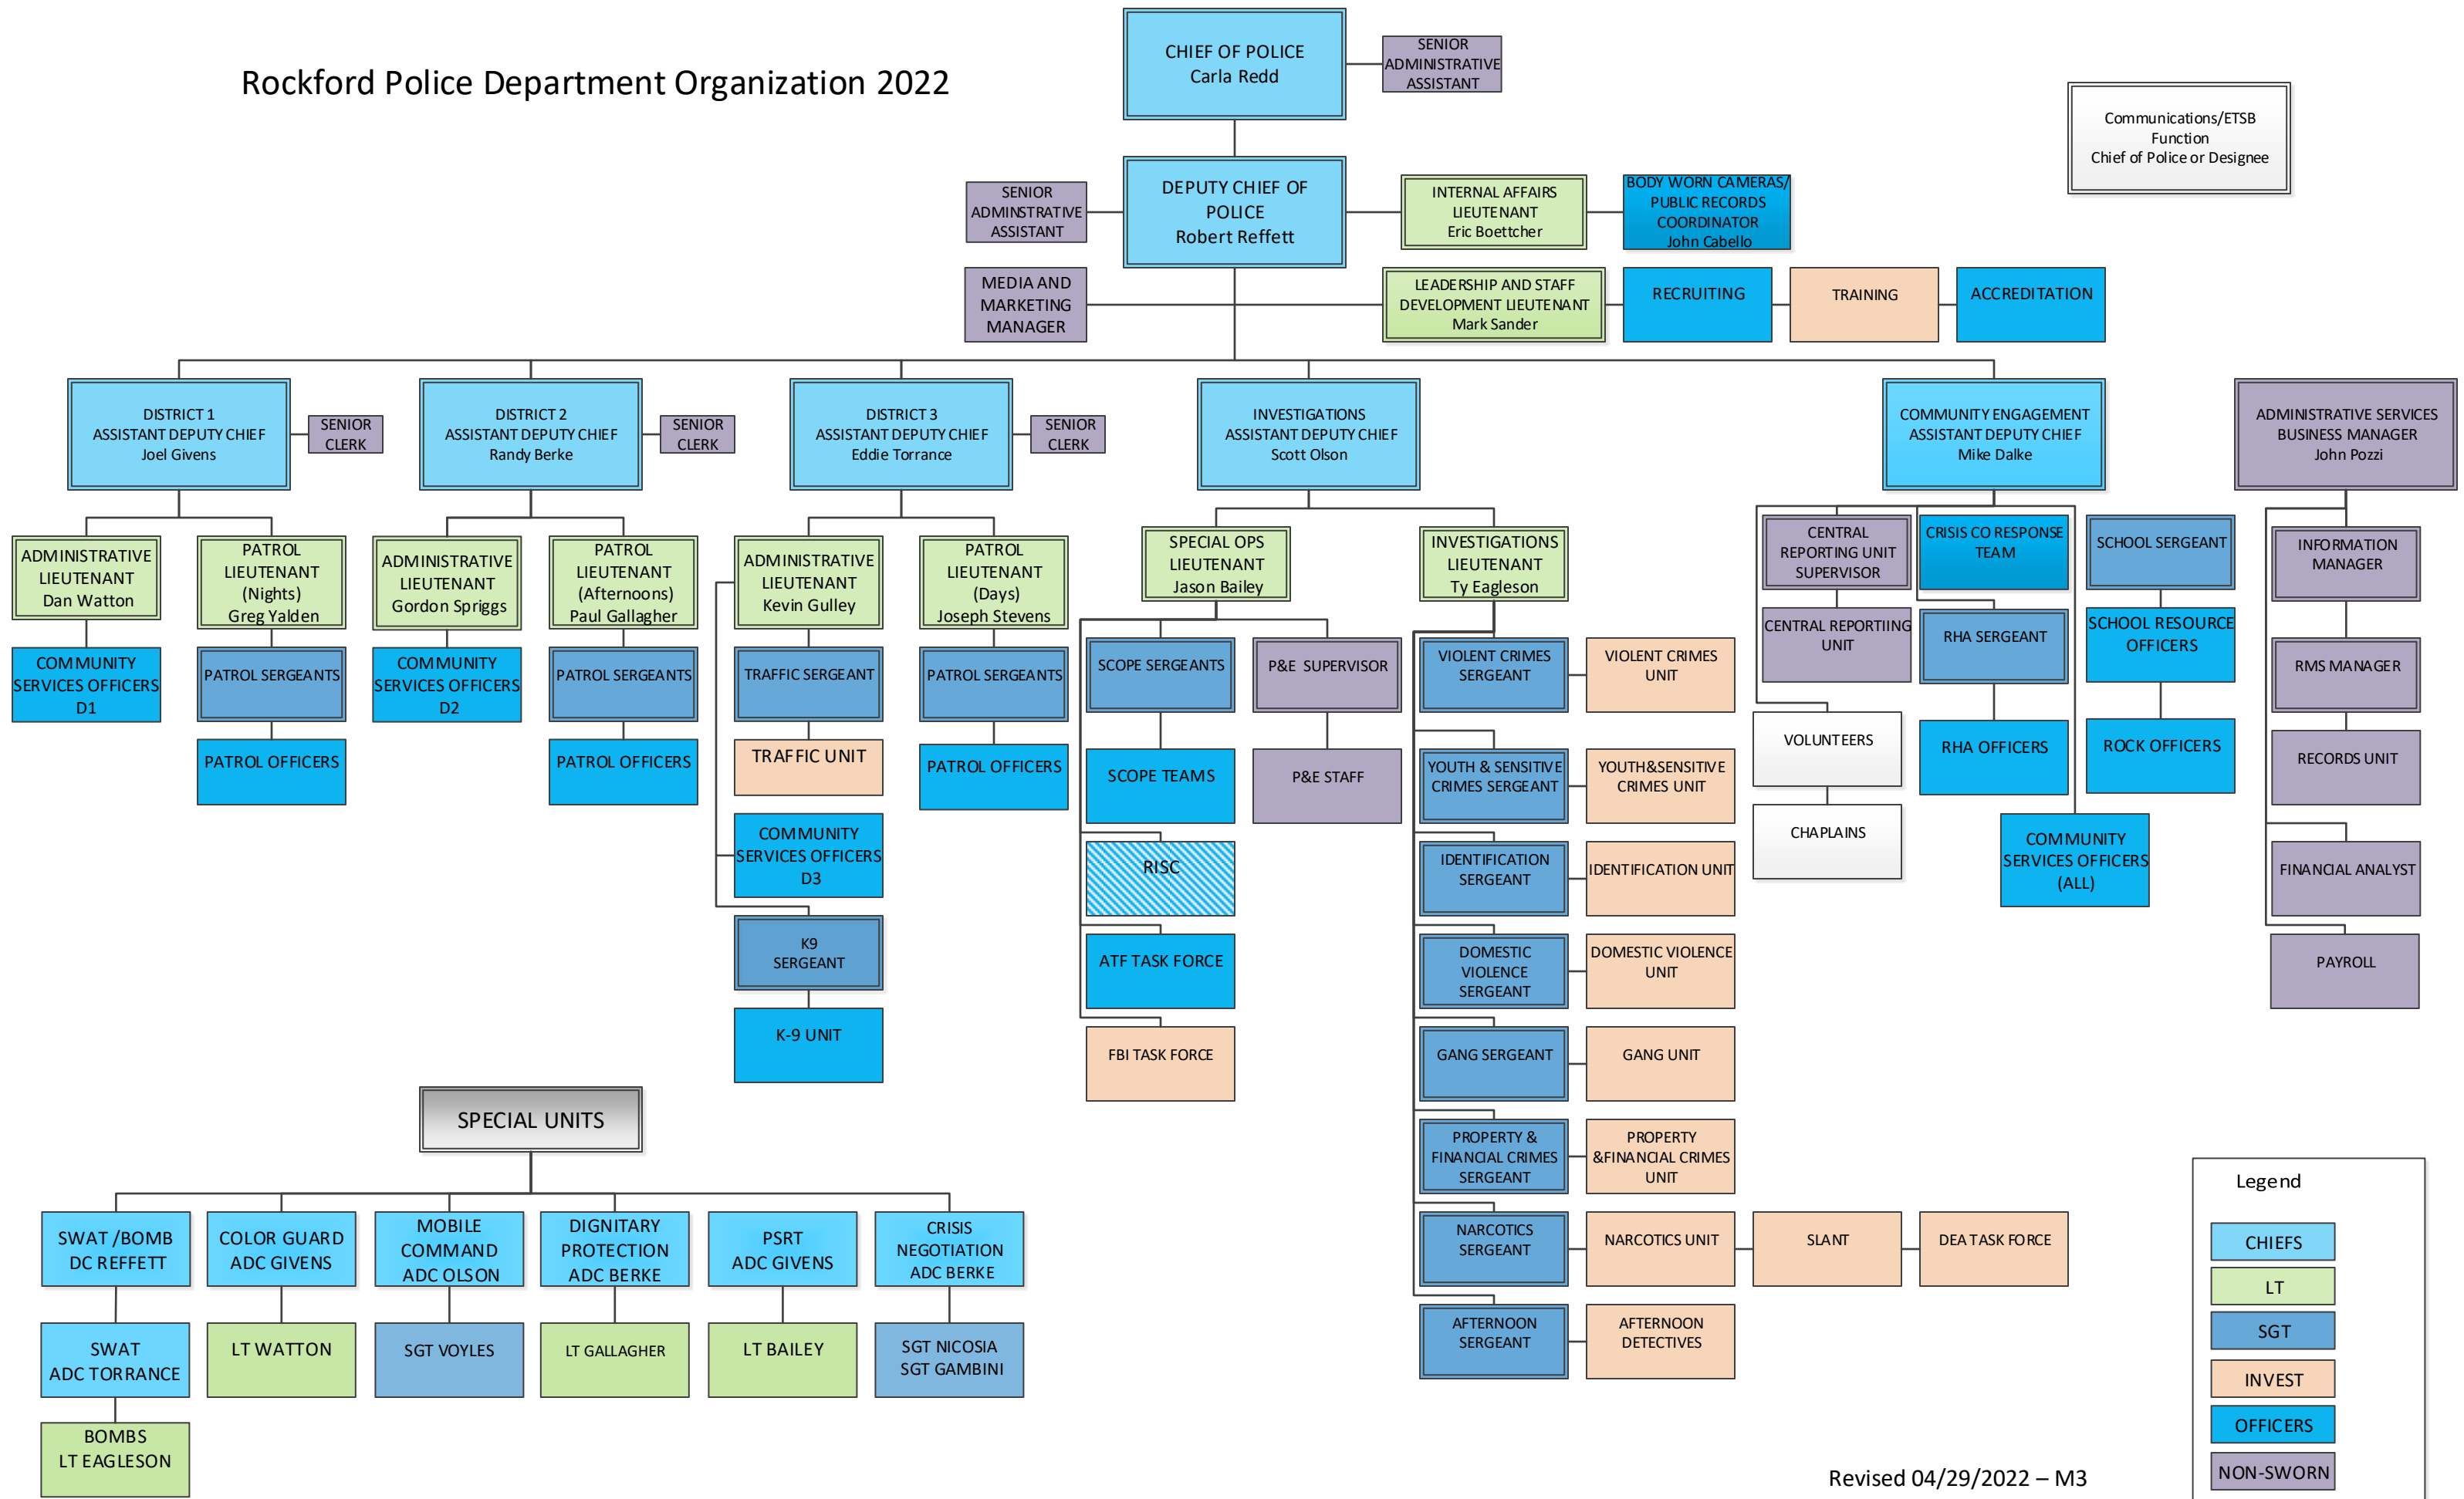

# Rockford Police Department Organization 2022

Communications/ETSB  
Function  
Chief of Police or Designee

**Legend**

- CHIEFS
- LT
- SGT
- INVEST
- OFFICERS
- NON-SWORN